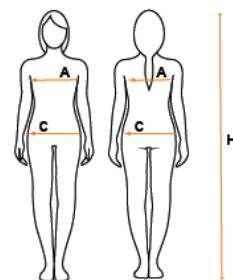

UNISEX (hoody & bermuda)

HIPS (cm) C	81-85	85-89	89-93	93-97	97-101	101-105	105-109	109-113
CHEST (cm) A	76-82	82-88	88-94	94-100	100-106	106-112	112-118	118-123
INTERNATIONAL	XXS	XS	S	M	L	XL	XXL	3XL
ITALY MAN	40	42	44	46	48	50	52	54
ITALY LADY	36	38	40	42	44	46	48	50
SAP CONVERSION	XXS	XS	S	M	L	XL	XXL	3XL

JUNIOR APPAREL

BOY

HIPS (cm) C	77-82	82-88	88-94
HEIGHT (cm) H	128	140	152
ITALY	8A	10A	12A
INTERNATIONAL	S	M	L
SAP CONVERSION	S	M	L

GIRL

HIPS (cm) C	77-82	82-88	88-94
HEIGHT (cm) H	128	140	152
ITALY	8A	10A	12A
INTERNATIONAL	S	M	L
SAP CONVERSION	S	M	L

UNISEX JR. (training suit, hoody & bermuda)

HIPS (cm) C	77-82	82-88	88-94
HEIGHT (cm) H	128	140	152
ITALY	8A	10A	12A
INTERNATIONAL	S	M	L
SAP CONVERSION	S	M	L