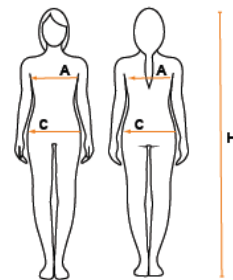

## LADY

HIPS (cm) C	81-85	85-89	89-93	93-97	97-101	101-105	105-109	109-113
CHEST (cm) A	74-78	78-82	82-86	86-90	90-94	94-98	98-102	102-106
ITALY	36	38	40	42	44	46	48	50
INTERNATIONAL	XXS	XS	S	M	L	XL	XXL	3XL
SAP CONVERSION	XXS	XS	S	M	L	XL	XXL	3XL

## UNISEX (hoody & bermuda)

HIPS (cm) C	81-85	85-89	89-93	93-97	97-101	101-105	105-109	109-113
CHEST (cm) A	76-82	82-88	88-94	94-100	100-106	106-112	112-118	118-123
INTERNATIONAL	XXS	XS	S	M	L	XL	XXL	3XL
ITALY MAN	40	42	44	46	48	50	52	54
ITALY LADY	36	38	40	42	44	46	48	50
SAP CONVERSION	XXS	XS	S	M	L	XL	XXL	3XL

## BOY

HIPS (cm) C	77-82	82-88	88-94
HEIGHT (cm) H	128	140	152
ITALY	8A	10A	12A
INTERNATIONAL	S	M	L
SAP CONVERSION	S	M	L

## GIRL

HIPS (cm) C	77-82	82-88	88-94
HEIGHT (cm) H	128	140	152
ITALY	8A	10A	12A
INTERNATIONAL	S	M	L
SAP CONVERSION	S	M	L