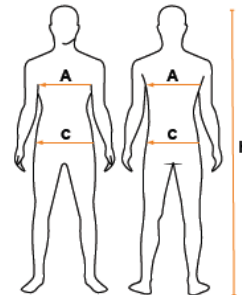

ADULT APPAREL

MAN

HIPS (cm) C	86-90	90-94	94-98	98-102	102-106	106-110	110-114	114-118
CHEST (cm) A	76-82	82-88	88-94	94-100	100-106	106-112	112-118	118-123
ITALY	42	44	46	48	50	52	54	56
INTERNATIONAL	XXS	XS	S	M	L	XL	XXL	3XL
SAP CONVERSION	XXS	XS	S	M	L	XL	XXL	3XL