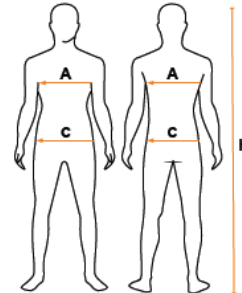

ADULT APPAREL

MAN

HIPS (cm) C	86-90	90-94	94-98	98-102	102-106	106-110	110-114	114-118
CHEST (cm) A	76-82	82-88	88-94	94-100	100-106	106-112	112-118	118-123
ITALY	42	44	46	48	50	52	54	56
INTERNATIONAL	XXS	XS	S	M	L	XL	XXL	3XL
SAP CONVERSION	XXS	XS	S	M	L	XL	XXL	3XL