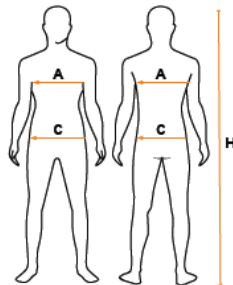

JUNIOR APPAREL

BOY

HIPS (cm) C	77-82	82-88	88-94
HEIGHT (cm) H	128	140	152
ITALY	8A	10A	12A
INTERNATIONAL	S	M	L
SAP CONVERSION	S	M	L