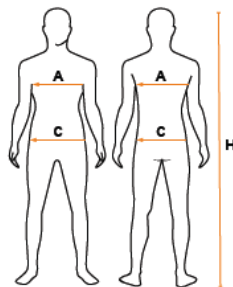

JUNIOR APPAREL

BOY

HIPS (cm) C	77-82	82-88	88-94
HEIGHT (cm) H	128	140	152
ITALY	8A	10A	12A
INTERNATIONAL	S	M	L
SAP CONVERSION	S	M	L